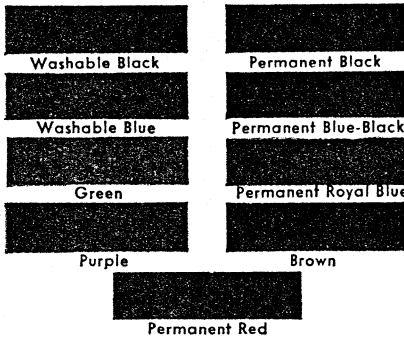

15¢

2-ounce, Larger size SKRIP-WELL gives pen just right "drink". This is package that increases your nickel and dime "ink" sales to 15¢. 2-ounce SKRIP-WELL with "Magic Spot" cap. List per dozen—$2.00. Retail 15¢.

50¢

9 1/2-Ounce SKRIP-WELL. The economical size for family or office use. SKRIP-WELL convenience for filling pens, plus saving of almost one-third in price.

9 1/2-Ounce Skrip-Well. List per Dozen $6.00. Retail 50¢.

CHEMOPURE

The successor to ink. Dries faster, starts faster, flows more freely, doesn't form sediment. Makes all pens—steel or fountain pens—write better and last longer.

Recommend permanent SKRIP for permanent records—Blue-Black, Royal Blue, Jet Black and Red. Permanent Red is the only sediment-free permanent red in the world today. All ledger entries can now be permanent with SKRIP. Permanent SKRIP writing is PERMANENT "from the moment it is written."

Recommend washable SKRIP for school and home—Blue, Green, Purple, Brown and Black. Washes freely from clothes, rugs, walls and fixtures with ordinary soap and water.

NEW! Safety Skrip

The new, safe, convenient, non-leaking way to carry writing fluid. Transparent plastic container holds generous supply. Belongs in every traveling bag and in every Service Man's kit.

50¢

ALL COLORS

PERMANENT AND WASHABLE COLORS

New GRIP design enables anyone to pour with safety. Special pour-out directs and controls flow. The only improved design in pint and quart sizes on the market today.

PINTS: List per Dozen $9.00. Retail 75¢.
Red, Green and Purple: List per Dozen $10.80. Retail 90¢.

QUARTS: List per Dozen $15.00. Retail $1.25.
Red, Green and Purple: List per Dozen $18.00. Retail $1.50.

FOR INDUSTRIAL SALES

Written records are all-important. Water, not fire, causes most record damage. Permanent SKRIP survives all flood tests. Solicit industrial gallon business with permanency feature; solicit schools with washable feature. List per Gallon $4.50. Red, Green and Purple $5.00.

STOCK NUMBERING SYSTEM

Size	P. R. Blue	W. Blue	P. Jet Blk.	W. Blk.	Blue-Blk.	Purple	Green	P. Red	Brown
2 Oz.	52	42	32	62	22	82	72	02	12
4 Oz.	54	44	34	64	24	84	74	04	14
9 1/2 Oz.	59	49	39	69	29	89	79	09	
Pint	516	416	316	616	216	816	716	016	
Quart	532	432	332	632	232	832	732	032	
Gallon	5128	4128	3128	6128	2128	8128	7128	0128	

AMOUNT IN SHIPPING CASE AND WEIGHT

2 Oz.	3 Doz.	16 1/2 Lbs.	Pints	1/2 Doz.	1 1/2 Lbs.
4 Oz.	2 Doz.	17 Lbs.	Quarts	1/2 Doz.	2 1/2 Lbs.
9 1/2 Oz.	1/2 Doz.	7 1/2 Lbs.	Gallons	1	13 Lbs.